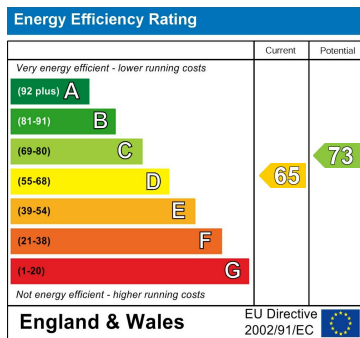

Accommodation

Briefly comprising; communal entrance shared with one other apartment, hallway, generous living room with bay window, eat in kitchen with wall and base units, inset sink unit and integral oven with four ring gas hob and extractor hood. Space for a table and chairs, fridge freezer and plumbing for a washing machine. Rear facing double bedroom and modern bathroom, fitted with a white suite of; wc, washbasin, over bath shower and glass shower screen.

Room Measurements

Living Room: 15` x 10` 10"
Eat in Kitchen: 15` 4" x 8` 10"
Bedroom: 13` 3" x 11` 12"
Bathroom: 5` 9" x 5` 7"

Gardens

Garden fronted entry with yard to the rear of the property.

Additional Information

The property features a cellar and benefits from uPVC double glazed windows and gas central heating.

Council Tax

Bury Council, Band A.

Viewings

All viewings to be arranged via Hyde Estate & Letting Agents
0161 773 4583

Disclaimer

The information and images provided in this property advertisement are intended for guidance purposes only. While we make every effort to ensure the accuracy of the details, we strongly recommend that interested parties view the property in person to confirm the property's condition and suitability for their specific requirements.

1 St. Margarets Road, Prestwich, Manchester, M25 2QB