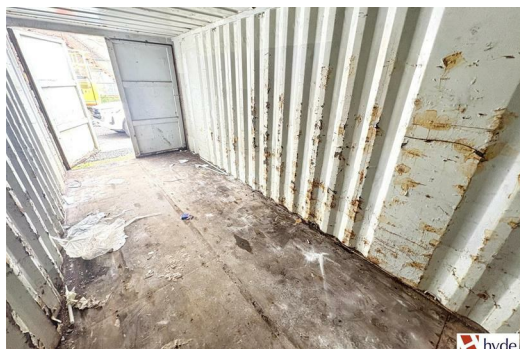

Albion Mill, Bury
BL8 2AD

£100 PCM

Hyde Estates are pleased to present this industrial storage container to let. Located on Albion Mill industrial estate, close to Bury Town Centre. The container is available immediately and subject to a months rent deposit. To arrange a viewing, contact Hyde Estate & Lettings on 0161 773 4583.