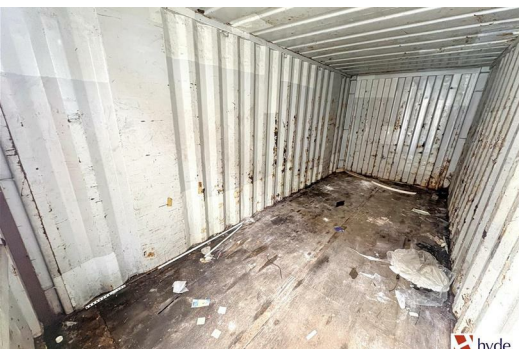

Albion Mill, Bury
BL8 2AD

£100 PCM

Hyde Estates are pleased to present this industrial storage container to let. Located on Albion Mill industrial estate, close to Bury Town Centre. The container is available immediately and subject to a months rent deposit. To arrange a viewing, contact Hyde Estate & Lettings on 0161 773 4583.